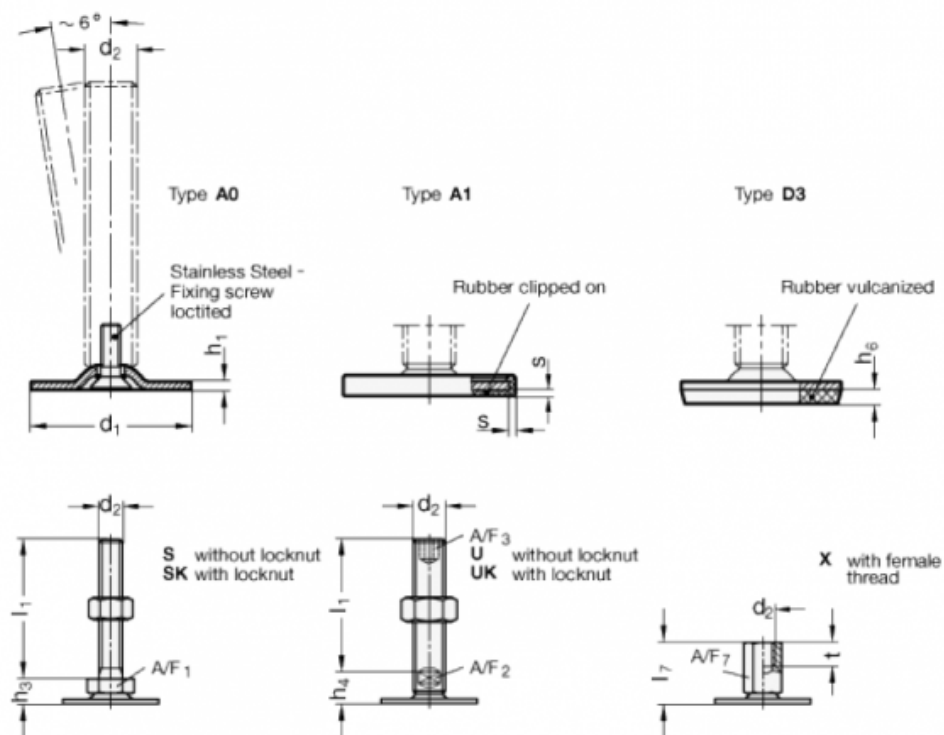

# Data Sheet

Article number: 204050M863A0SK

Description: E+G levelling foot  
GN 40-50-M8-63-A0-SK

Note: SK With nut, External hexagon at the bottom

## Measures

A/F1	= 17
d1	= 50
d2	= M8
h1	= 2.5
h3	= 11
h6	=
l1	= 63
s	=